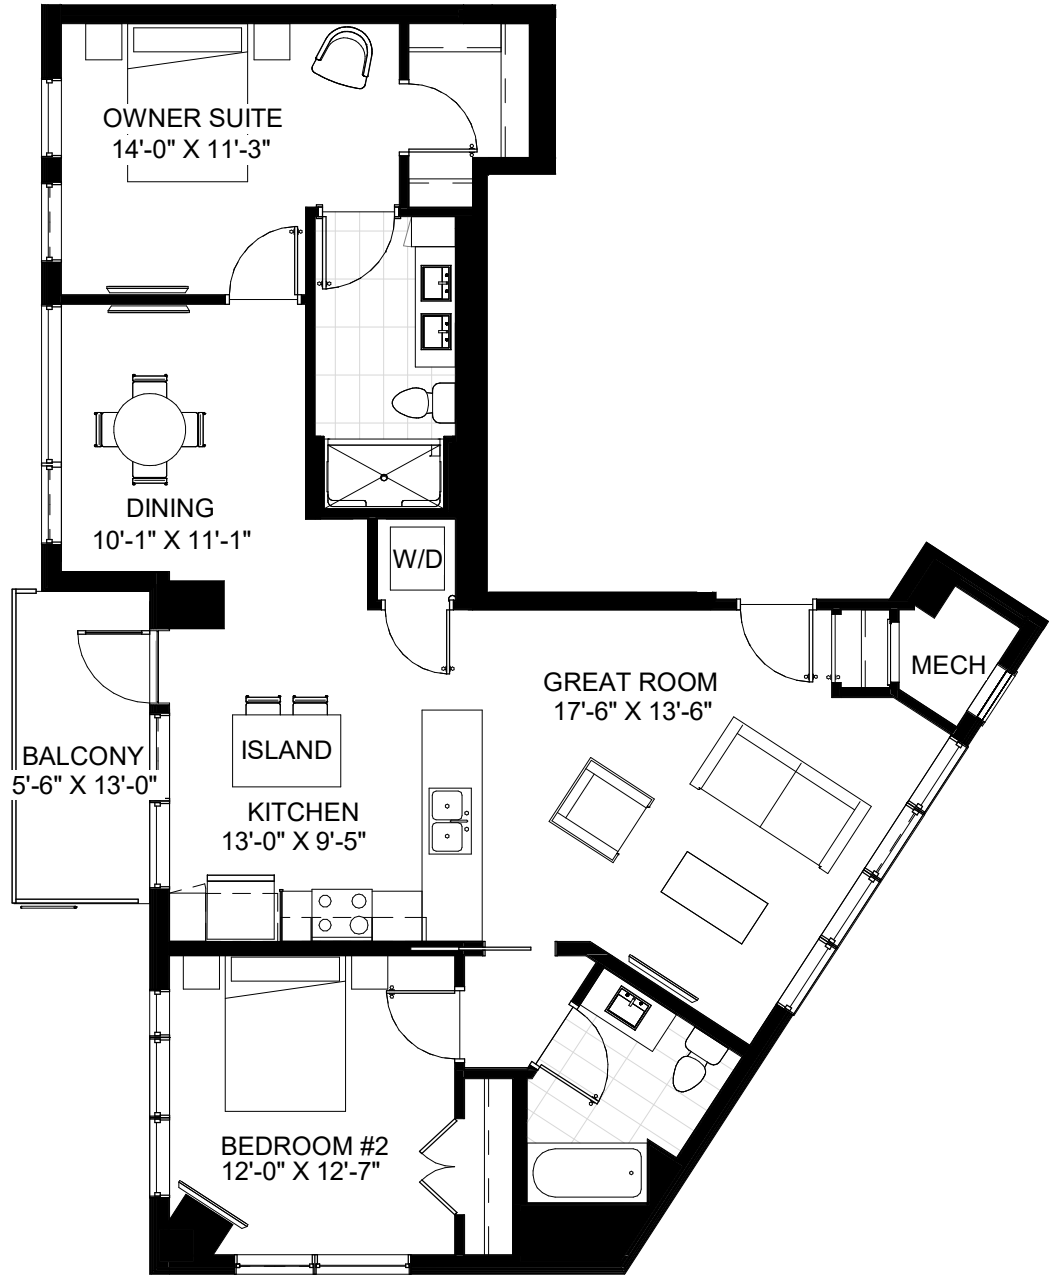

## UNIT N

## 11TH-12TH FLOOR

2 BATH. 2 BED. 1,214 SF + BALCONY.

RIVER SIDE

STADIUM SIDE

## 14TH FLOOR

2 BATH. 2 BED. 1,214 SF + BALCONY

RIVER SIDE

STADIUM SIDE

## 15TH FLOOR

2 BATH. 2 BED. 1,214 SF + BALCONY