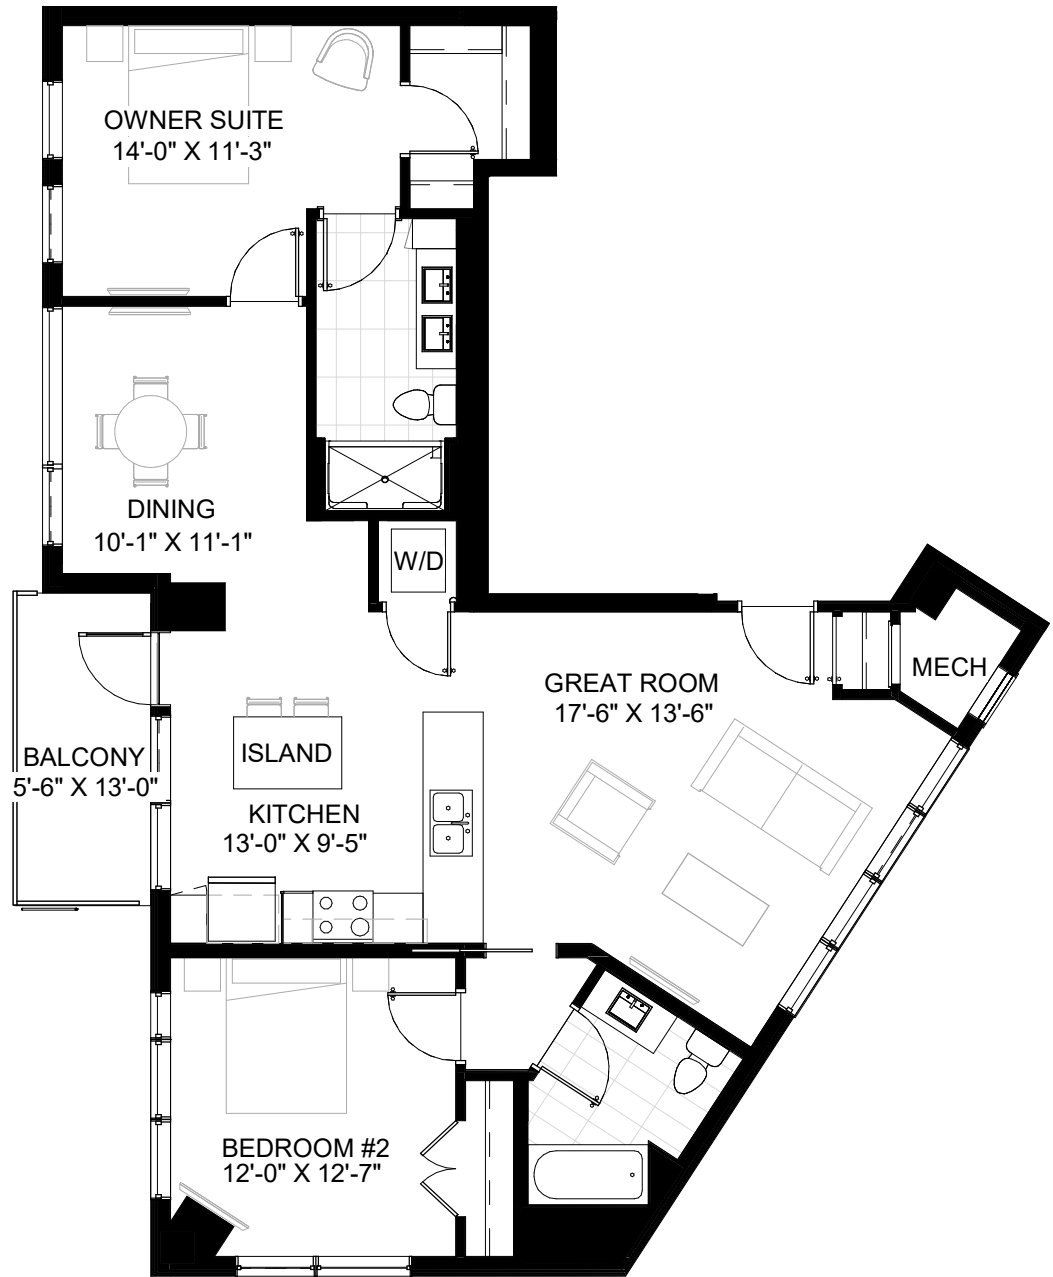

## UNIT N

## 11TH-12TH FLOOR

2 BATH. 2 BED. 1,214 SF + BALCONY.

RIVER SIDE

STADIUM SIDE

## 14TH FLOOR

2 BATH. 2 BED. 1,214 SF + BALCONY

RIVER SIDE

STADIUM SIDE