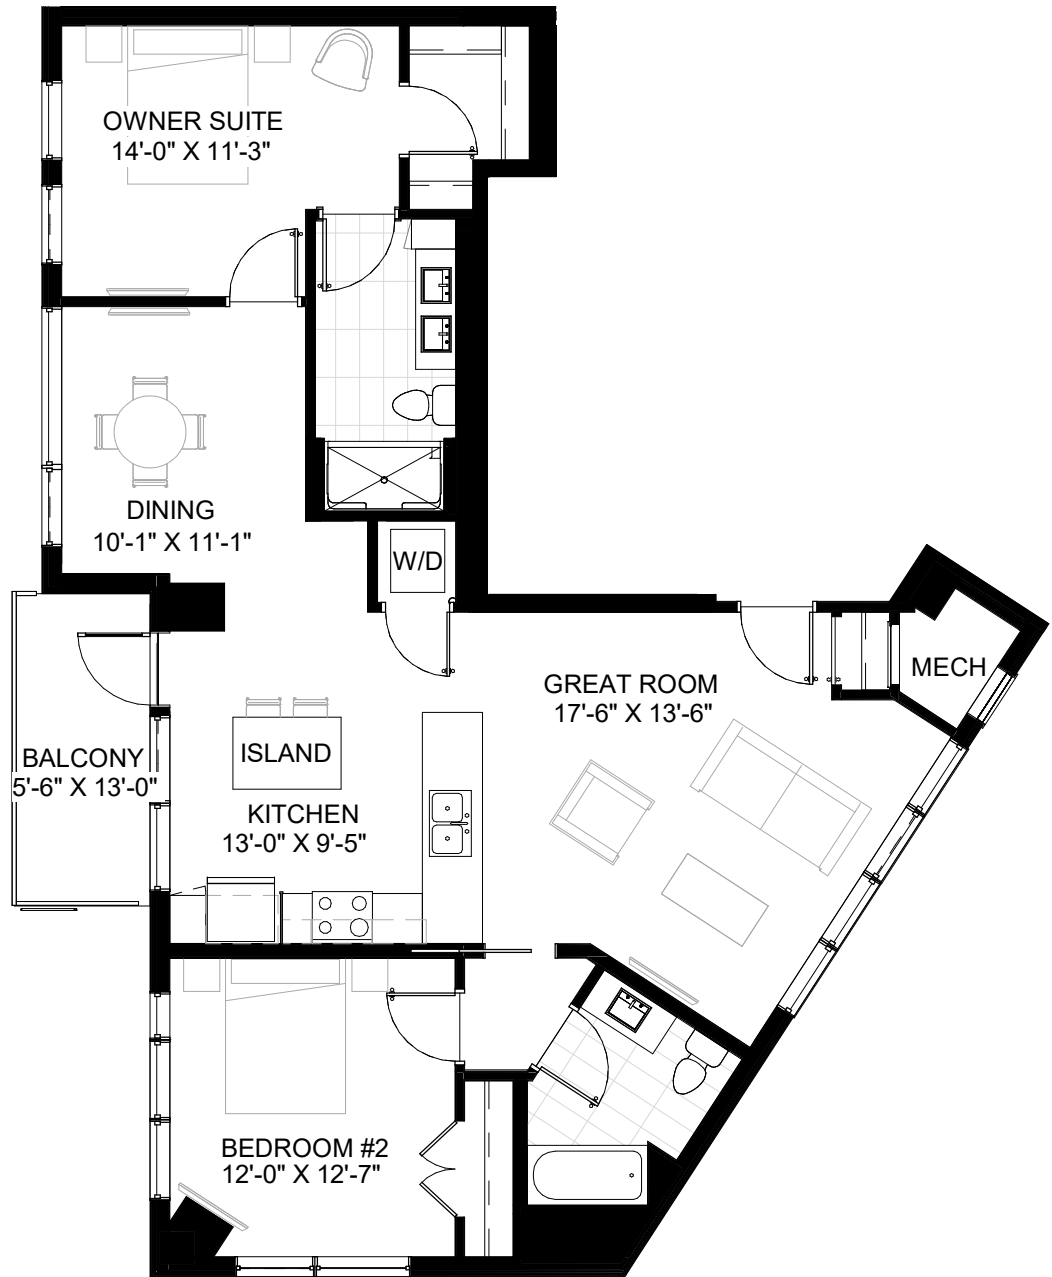

## 11TH-12TH FLOOR

2 BATH. 2 BED. 1,214 SF + BALCONY.

RIVER SIDE

STADIUM SIDE

## 14TH FLOOR

2 BATH. 2 BED. 1,214 SF + BALCONY

RIVER SIDE

STADIUM SIDE

## UNIT N

## 15TH FLOOR

2 BATH. 2 BED. 1,214 SF + BALCONY