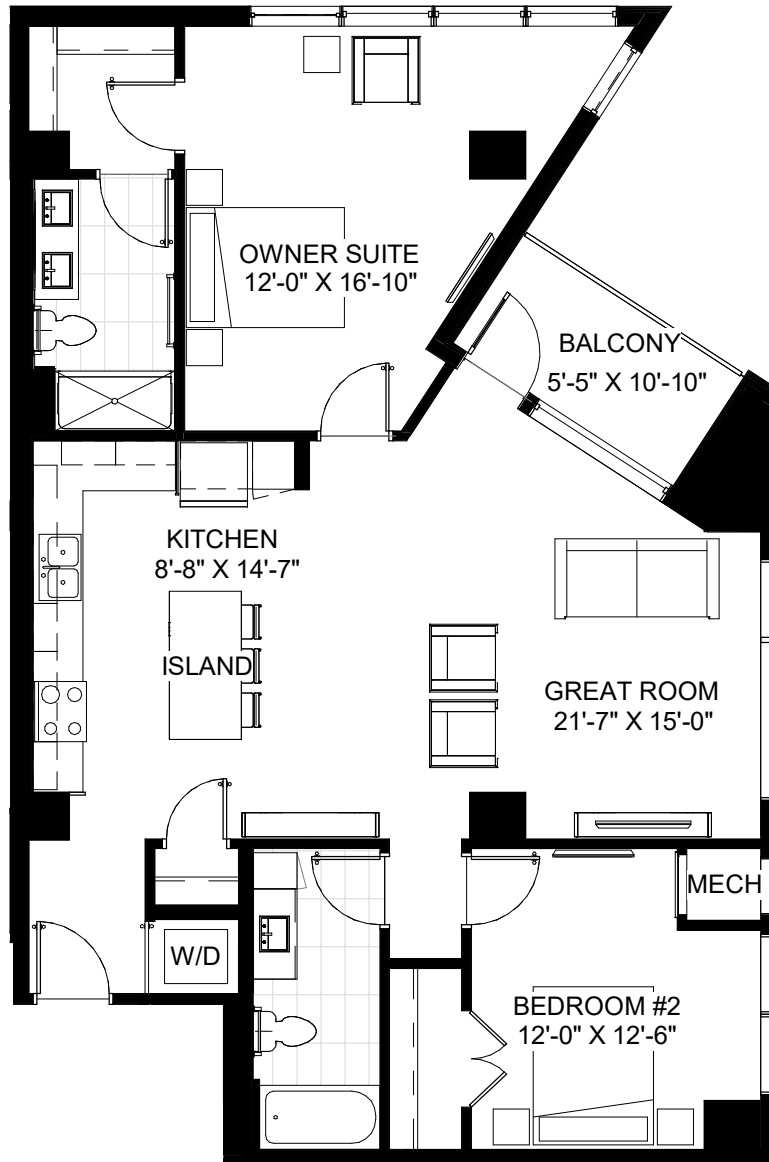

## 3RD FLOOR

2 BATH. 2 BED. 1,252 SF + BALCONY.

RIVER SIDE

STADIUM SIDE

## UNIT O

## 4TH-8TH FLOOR

2 BATH. 2 BED. 1,252 SF + BALCONY.

## 9TH-10TH FLOOR

2 BATH. 2 BED. 1,252 SF + BALCONY.