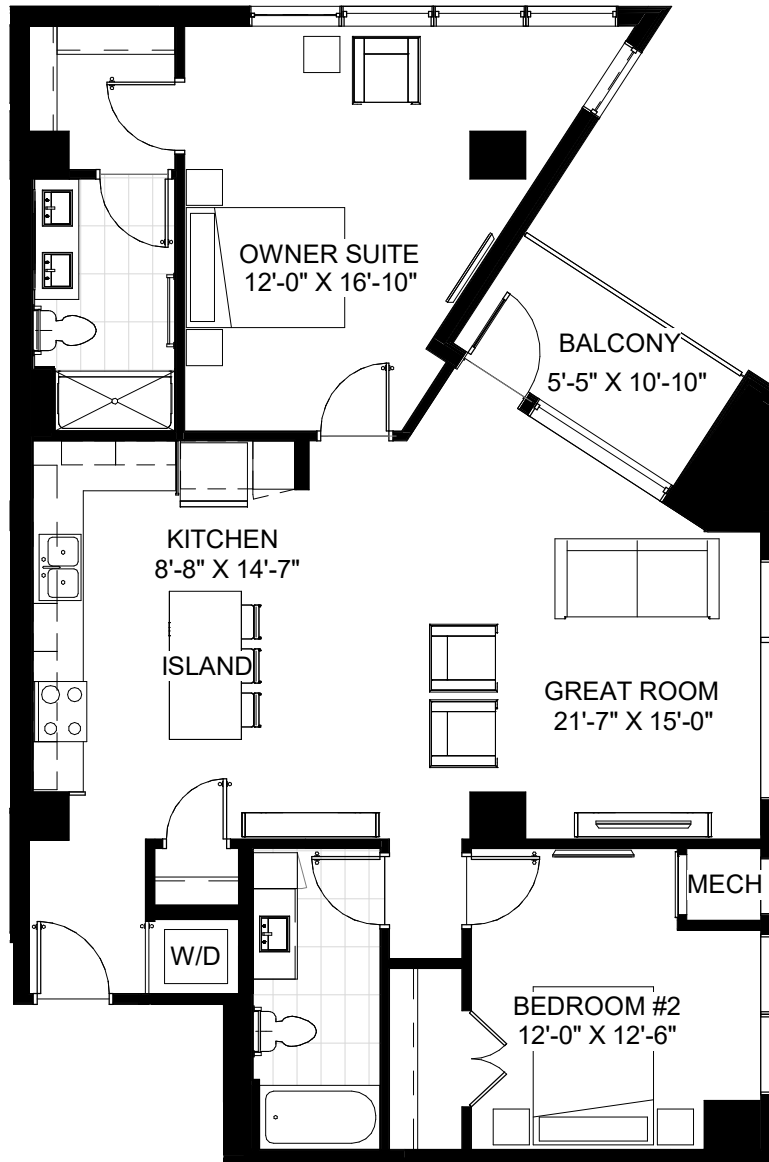

## UNIT O

## 3RD FLOOR

2 BATH. 2 BED. 1,252 SF + BALCONY.

RIVER SIDE

STADIUM SIDE

## 4TH-8TH FLOOR

2 BATH. 2 BED. 1,252 SF + BALCONY.