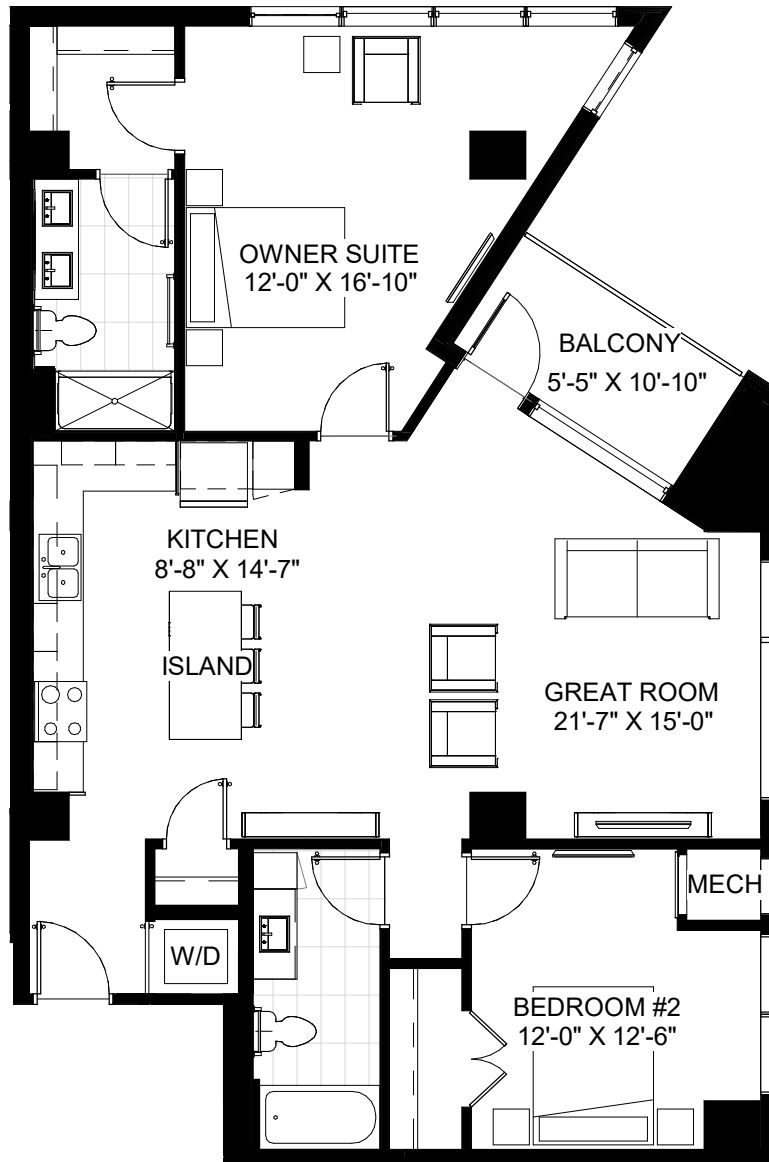

## UNIT O

## 3RD FLOOR

2 BATH. 2 BED. 1,252 SF + BALCONY.

RIVER SIDE

STADIUM SIDE

## 4TH-8TH FLOOR

2 BATH. 2 BED. 1,252 SF + BALCONY.