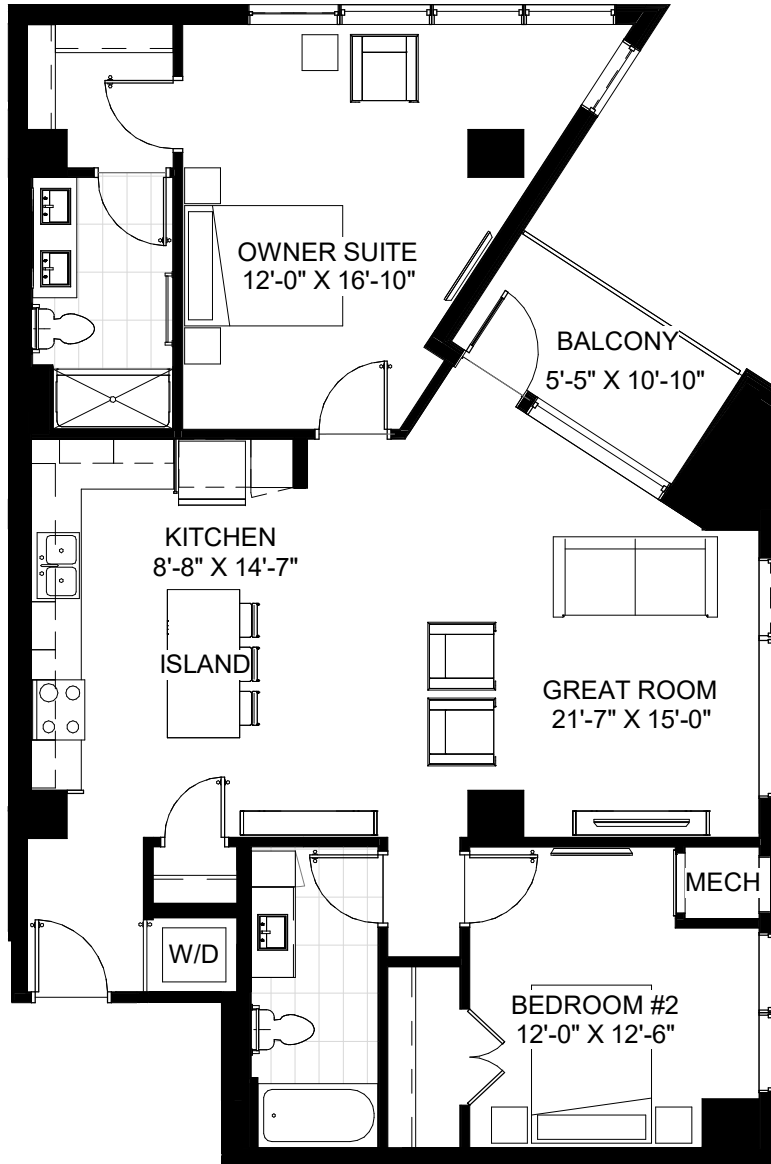

## 3RD FLOOR

2 BATH. 2 BED. 1,252 SF + BALCONY.

RIVER SIDE

STADIUM SIDE

## UNIT O

## 4TH-8TH FLOOR

2 BATH. 2 BED. 1,252 SF + BALCONY.