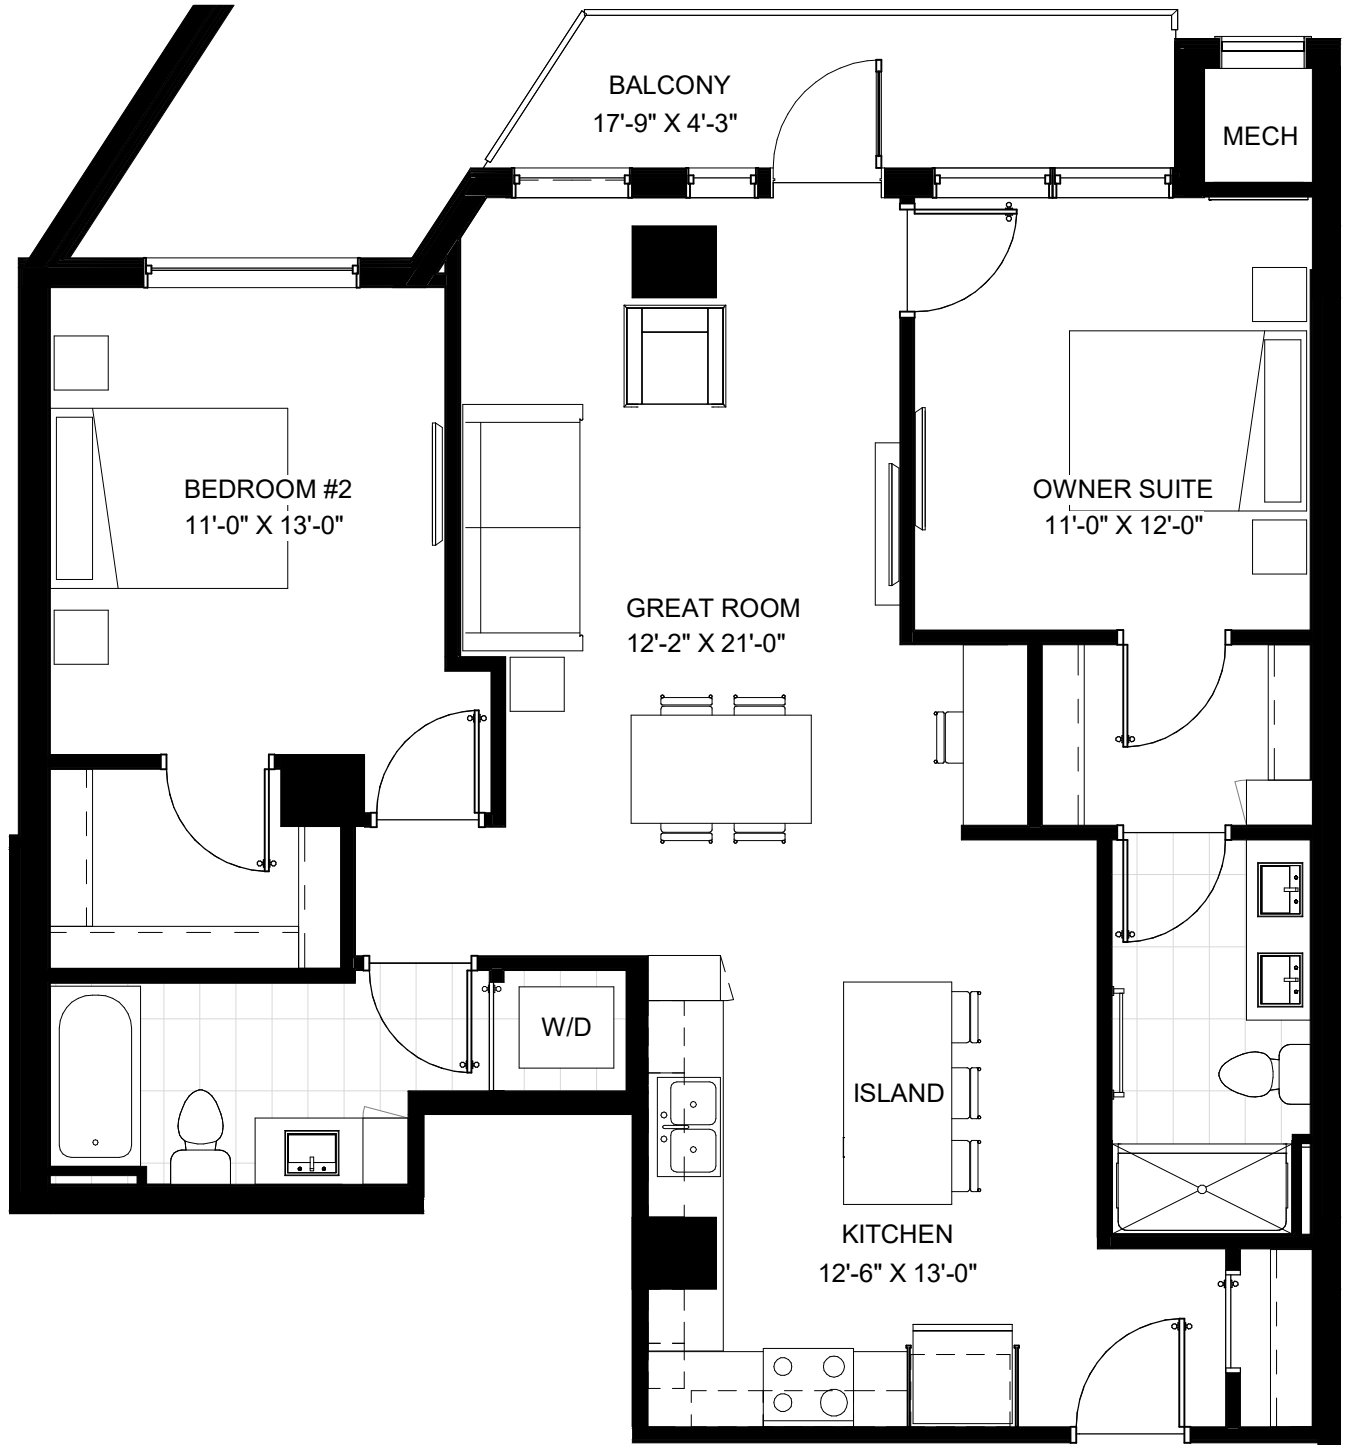

IRONCLAD

LIVE | WORK | EXPLORE

UNIT J

3RD FLOOR

2 BATH. 2 BED. 1,105 SF + BALCONY.

IRONCLAD

LIVE | WORK | EXPLORE

UNIT J

4TH-8TH FLOOR

2 BATH. 2 BED. 1,105 SF + BALCONY.