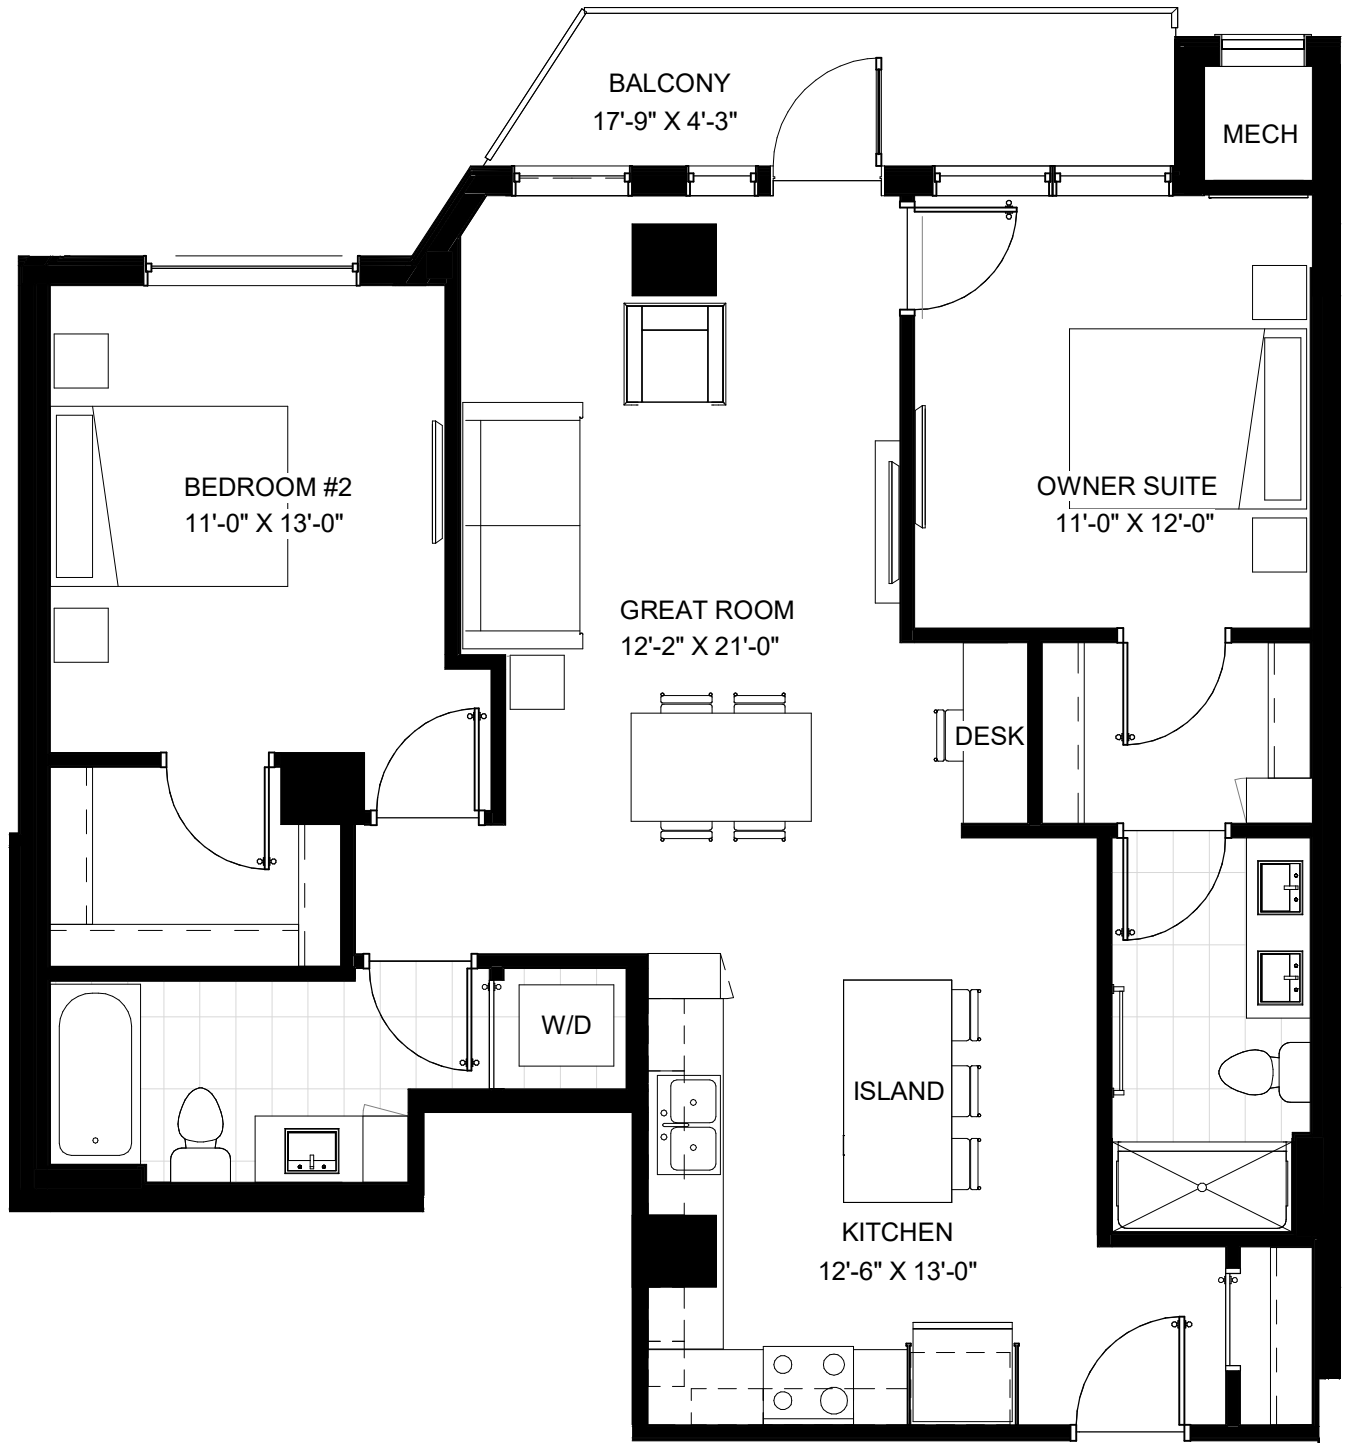

IRONCLAD

LIVE | WORK | EXPLORE

UNIT J

3RD FLOOR

2 BATH. 2 BED. 1,105 SF + BALCONY.

IRONCLAD

LIVE | WORK | EXPLORE

UNIT J

4TH-8TH FLOOR

2 BATH. 2 BED. 1,105 SF + BALCONY.